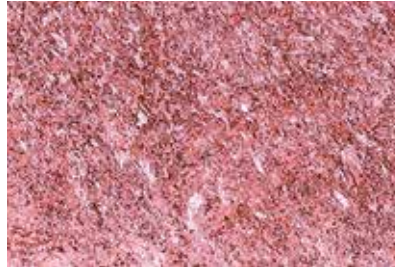

Tuscany Theme **ME 017**