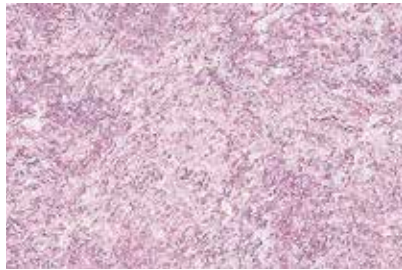

Elegant

Deep Lilac **ME 015**