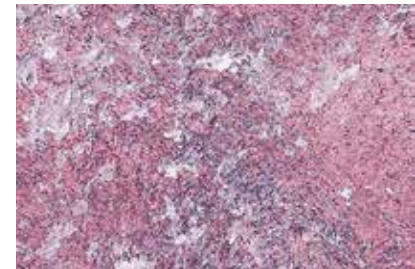

Arcadian **ME 016**