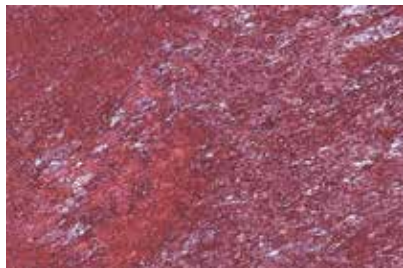

Oakwood Helm **ME 018**