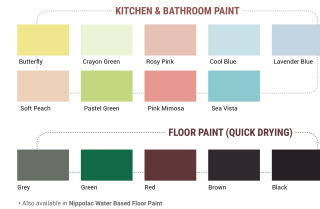

160mm

160mm

160mm

160mm

160mm

160mm

SUPER GLOSS ENAMEL

VINYL MATT EMULSION

* Low hiding colours.

VINYL MATT EMULSION

* Low hiding colours.

WEATHER PROOF

* Low hiding colours.

WEATHER PROOF

ANCILLARY PRODUCTS

ANCILLARY PRODUCTS

WOOD CARE & WOOD FINISHES

* Also available in White.