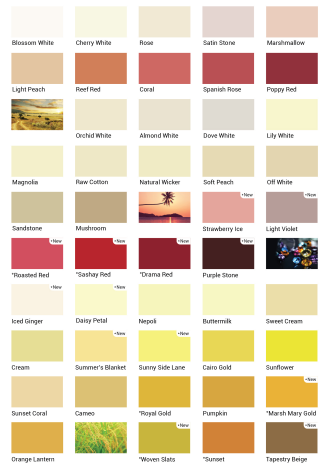

VINYL MATT EMULSION

* Low hiding colours.