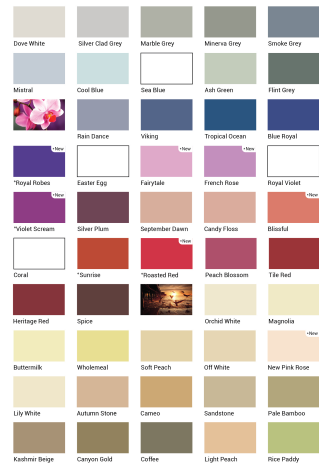

WEATHER PROOF

* Low hiding colours.