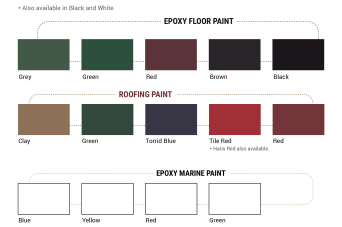

ANCILLARY PRODUCTS